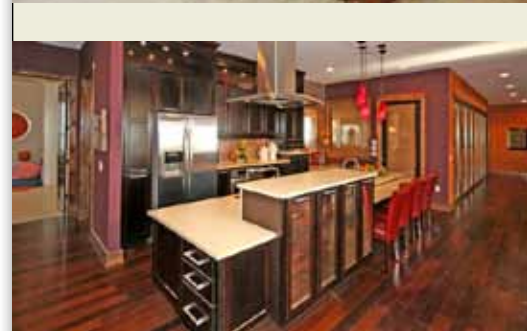

CARR FAMILY

MINEOLA, TX

Sundays 8/7c on ABC

- | Item # | Item Name |
|--------|--|
| 33502 | Fairhaven candle holder |
| 33509 | Celebration party tub |
| 11910 | Nantucket round basket |
| 33500 | Park Place candle stands |
| 18011 | Chloe apothecary jar |
| | Heather and onion grass bush |
| 37091 | Variiegated ivy bush |
| 33315 | Garden Treasures plant stand |
| 45065 | Tranquil bird tealight holders |
| 45066 | Tranquil bird feeder |
| 01167 | Westport lanterns –large |
| 74631 | Magnolia Memories and Magnolia Moments |
| 93247 | Venetian Home Dinnerware set (spice) |
| 33324 | Beacon Hill hurricanes and stands |
| 12482 | Tuscan wall sconce |
| 13109 | Montfort candle holder |
| 51162 | Valencia lantern |
| 18041 | Langdon hurricane with base |
| 18042 | Langdon square votive set with tray |
| 18044 | Gold mesh candle sleeve |
| 18043 | Gold mesh candle sleeve |
| | Textured pillars pair 3”x4” |
| | Textured pillars pair 3”x6” |
| 33320 | Sophia wall mirrors |
| 99927 | Welcome Home dinner plates cranberry |
| 99937 | Welcome Home bowls cranberry |
| 93176 | Welcome Home square plates cranberry |
| 93251 | Welcome Home mugs cranberry |
| 93139 | Berry pitcher |
| 26052 | American Classic entry table |
| 43155 | Bristol red table |
| | Pg. 68 Berry Stoneware baking/serving collection |
| 93207 | Simply Summer Dinnerware bowls |
| 93130 | Simply Summer Dinnerware snack plates |
| | Simply Summer serving bowls, metal stand,
bean pot, serving dish, 3 section dish and spreader |
| 93282 | Berry Beverage Server (if available) |